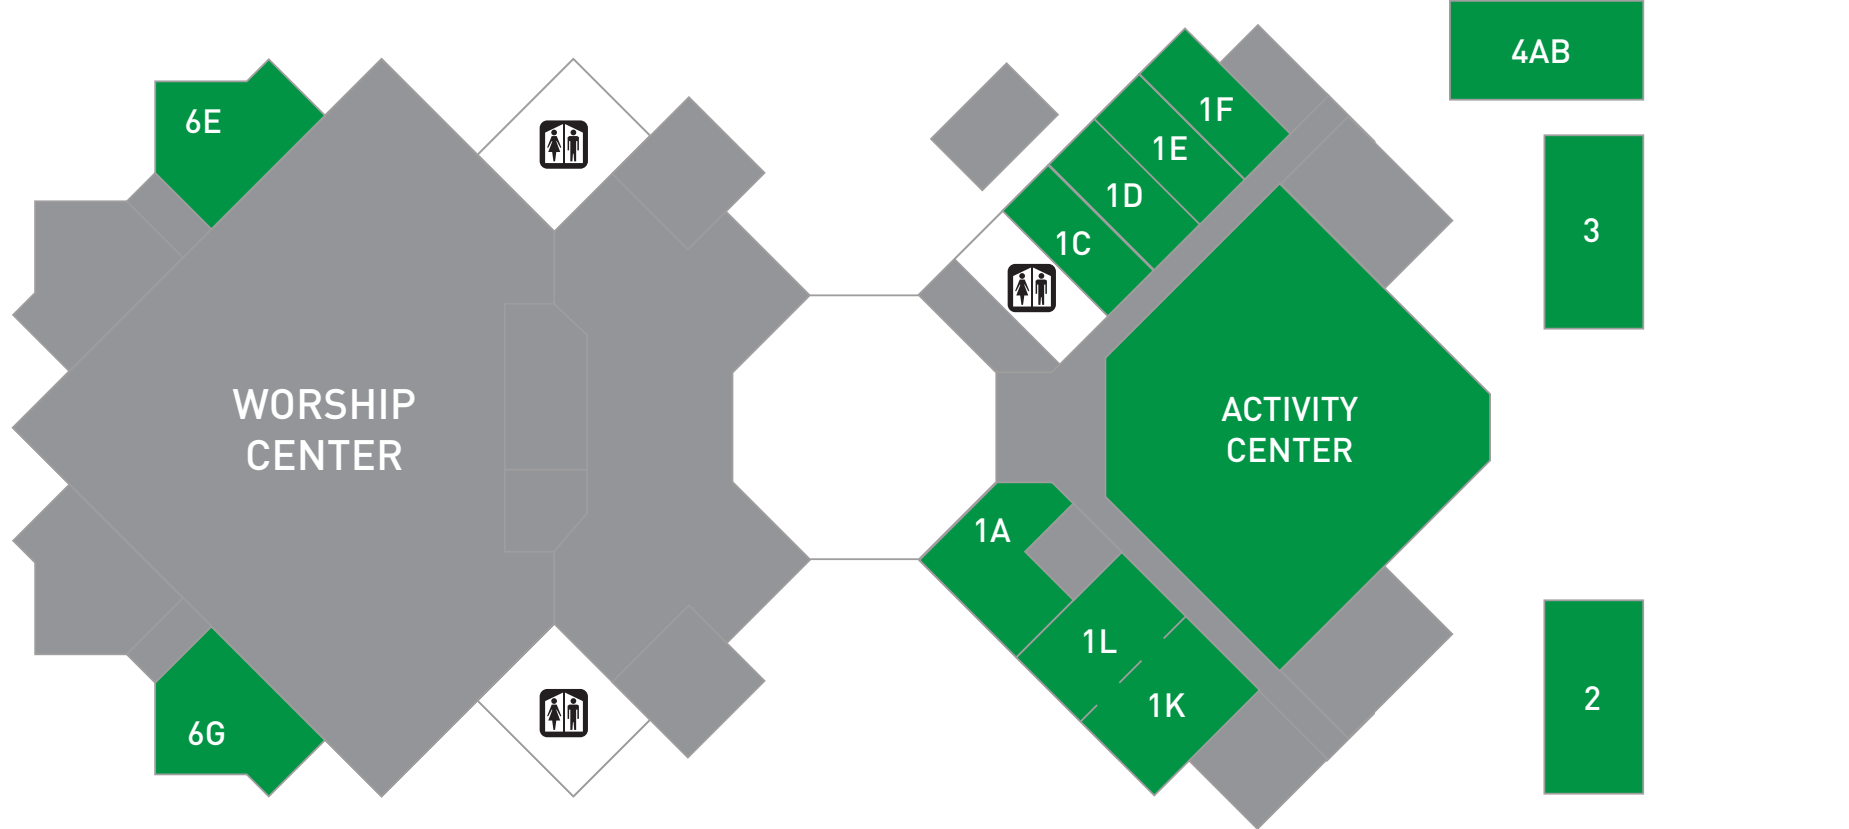

CAMPUS MAP

480.218.1456 | SPRINGOFLIFE.ORG

MAP DIRECTORY

NEW REGISTRATIONS

ADVANCED BIBLICAL HERMENEUTICS

BELIEVING GOD (EVENING CLASS)

INTIMACY WITH GOD

STARTING POINT

BIBLIA 101

BELIEVING GOD (MORNING CLASS)

1A

ACTIVITY CENTER

2

3

6E

6G

6G

BREAKOUT FOR KIDS

DROP-OFF (ALL AGES)

KINDERGARTEN PICKUP

1ST-2ND GRADE PICKUP

3RD-6TH PICKUP

CHILDCARE

BIRTH TO 2 YEARS